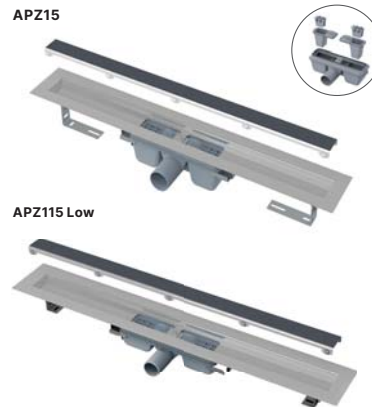

APZ115 Low

DOUBLE

APZ15 Marble, APZ115 Marble Low

(300 mm, 550 mm, 650 mm, 750 mm, 850 mm, 950 mm, 1050 mm, 1150 mm)

APZ15