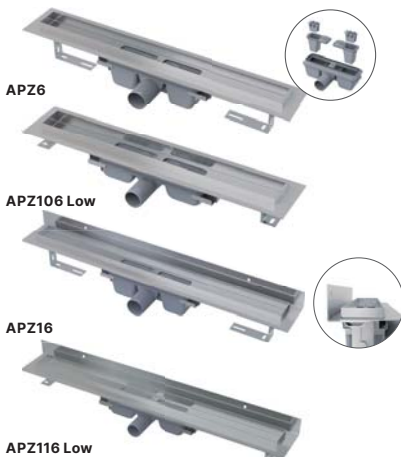

25

APZ16 Wall, APZ116 Wall Low

(300 mm, 550 mm, 650 mm, 750 mm, 850 mm, 950 mm, 1050 mm, 1150 mm)

APZ6

APZ106 Low

APZ16

APZ116 Low

APZ13-DOUBLE9 Fit and Go